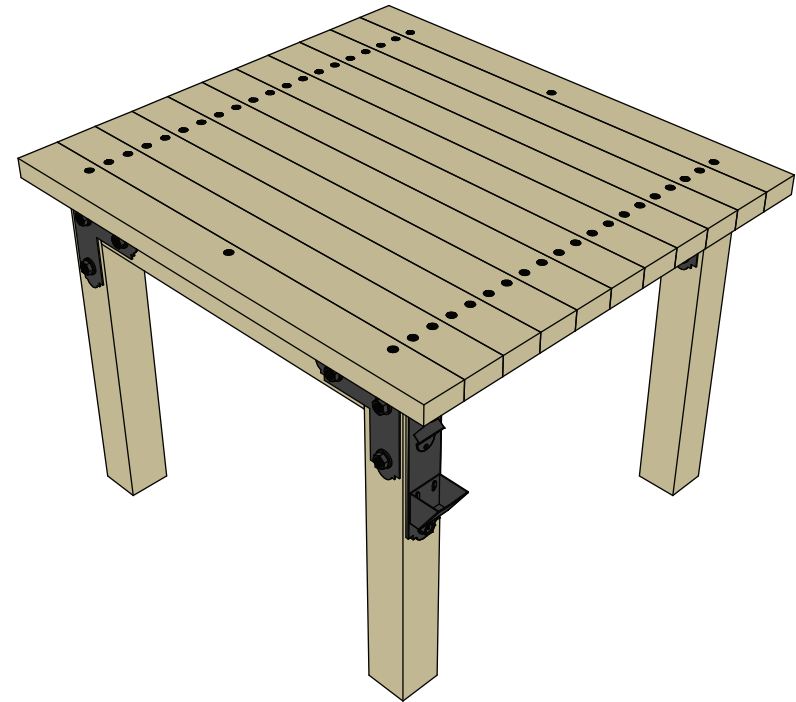

PARTS LIST			
ITEM	QTY	PART NUMBER	DESCRIPTION
1	4	APA4 Heavy Angle	SST Black P.C. Heavy Angle
2	4	APL4 L Strap Tie	SST Black P.C. L Strap
3	20	STN22 Hex Head Washer	Decorative Hex Head Washer
4	62	SDWS22312DBB Screw	Structural Wood Screw (88mm)
5	1	APBO-KT	Decorative Bottle Opener Kit (Optional)

TIMBER CUT LIST			
ITEM	QTY	PART NUMBER	DESCRIPTION
1	4	Table Legs	100x100 Timber - Cut to 800mm
2	4	Table Supports	100x100 Timber - Cut to 800mm
3	11	Seat Front (& Back)	100x47 Timber - Cut to 1200mm